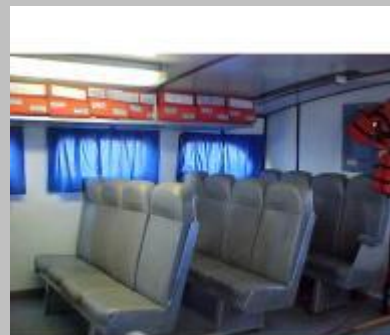

M/V "SEA CHASER"

110 FT. CREW BOAT

Sea Chaser

Front View

Stern View

Galley

Galley

Lower Crew Area

Lower Crew Area

Wheel House

Upper Crew Area