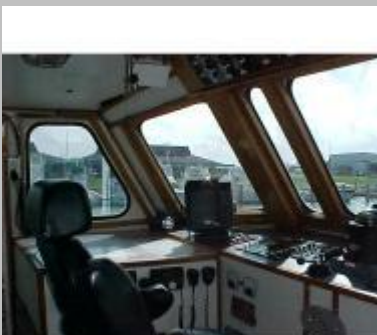

M/V "SEA CHASER"

110 FT. CREW BOAT

Sea Chaser

Front View

Stern View

Galley

Galley

Lower Crew Area

Lower Crew Area

Wheel House

Upper Crew Area